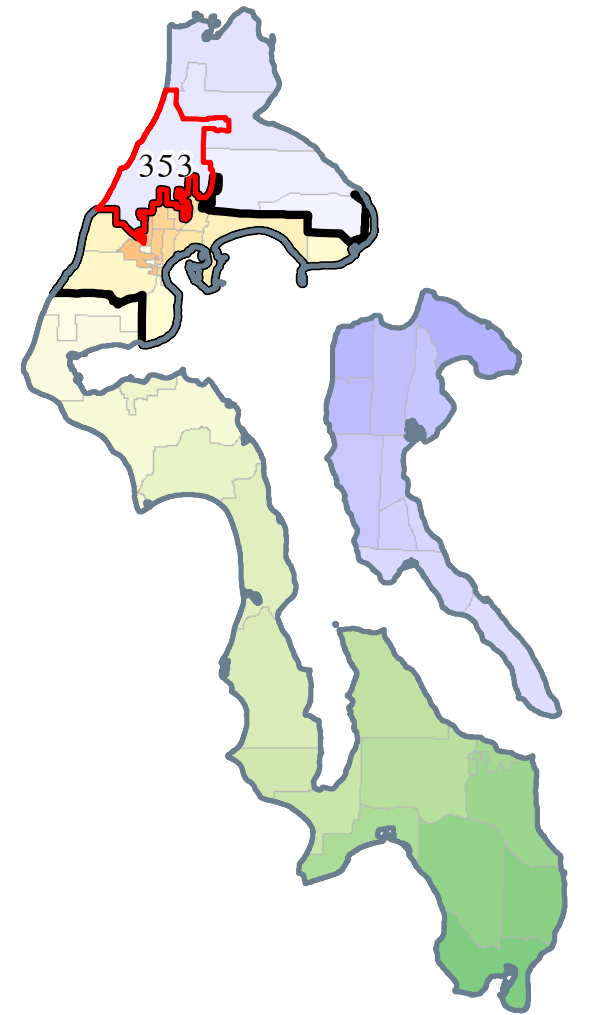

Island County
 Voting Precinct
 353
 N Whidbey 03

4/29/2014
 ICPW