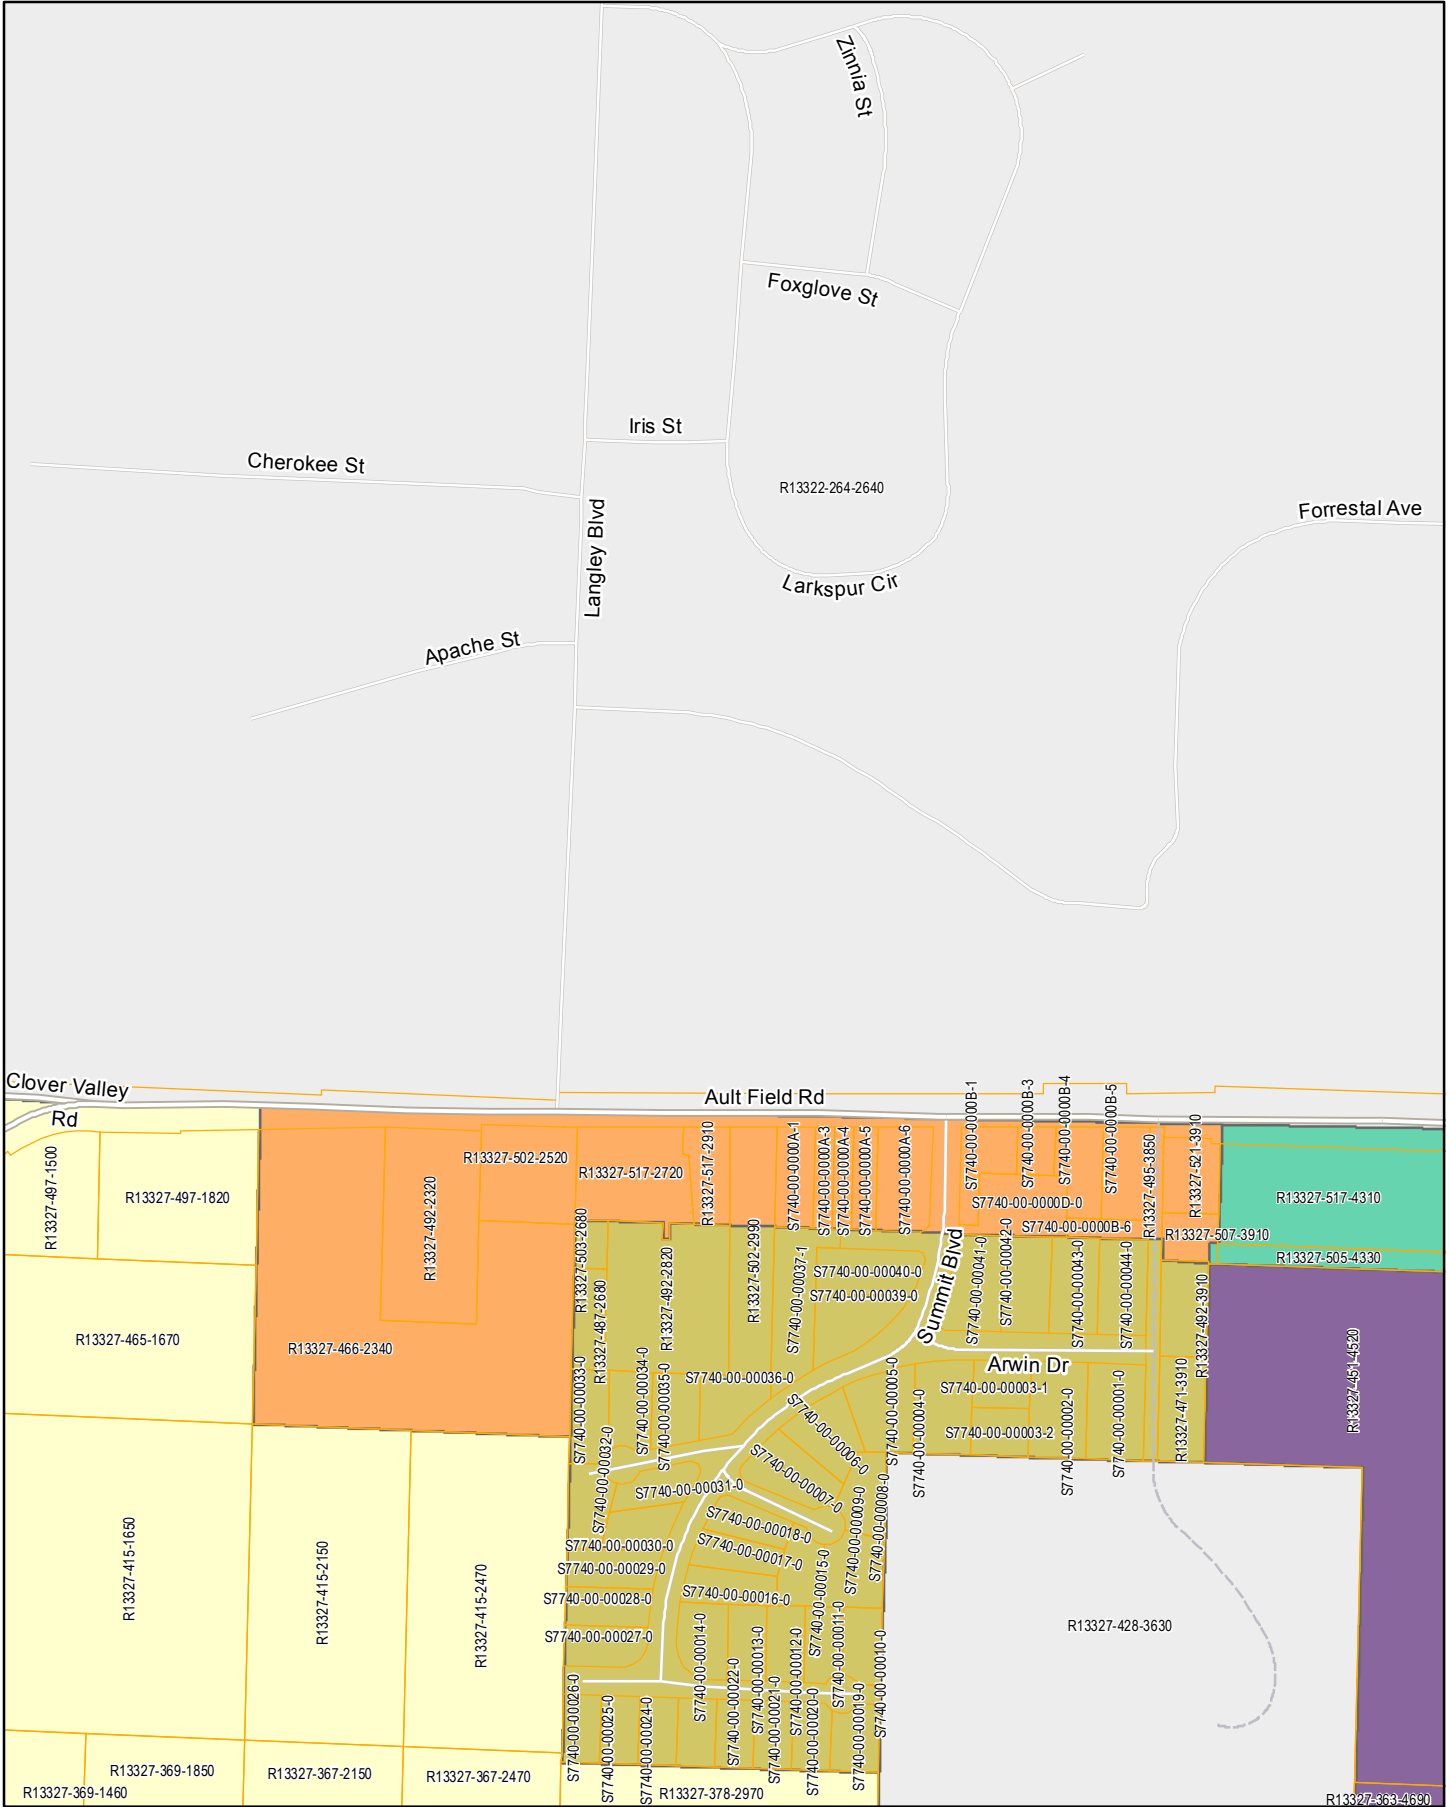

Zoning Atlas - Section 86

Zone Adopted
December 13, 2016
Ordinance C-141-16