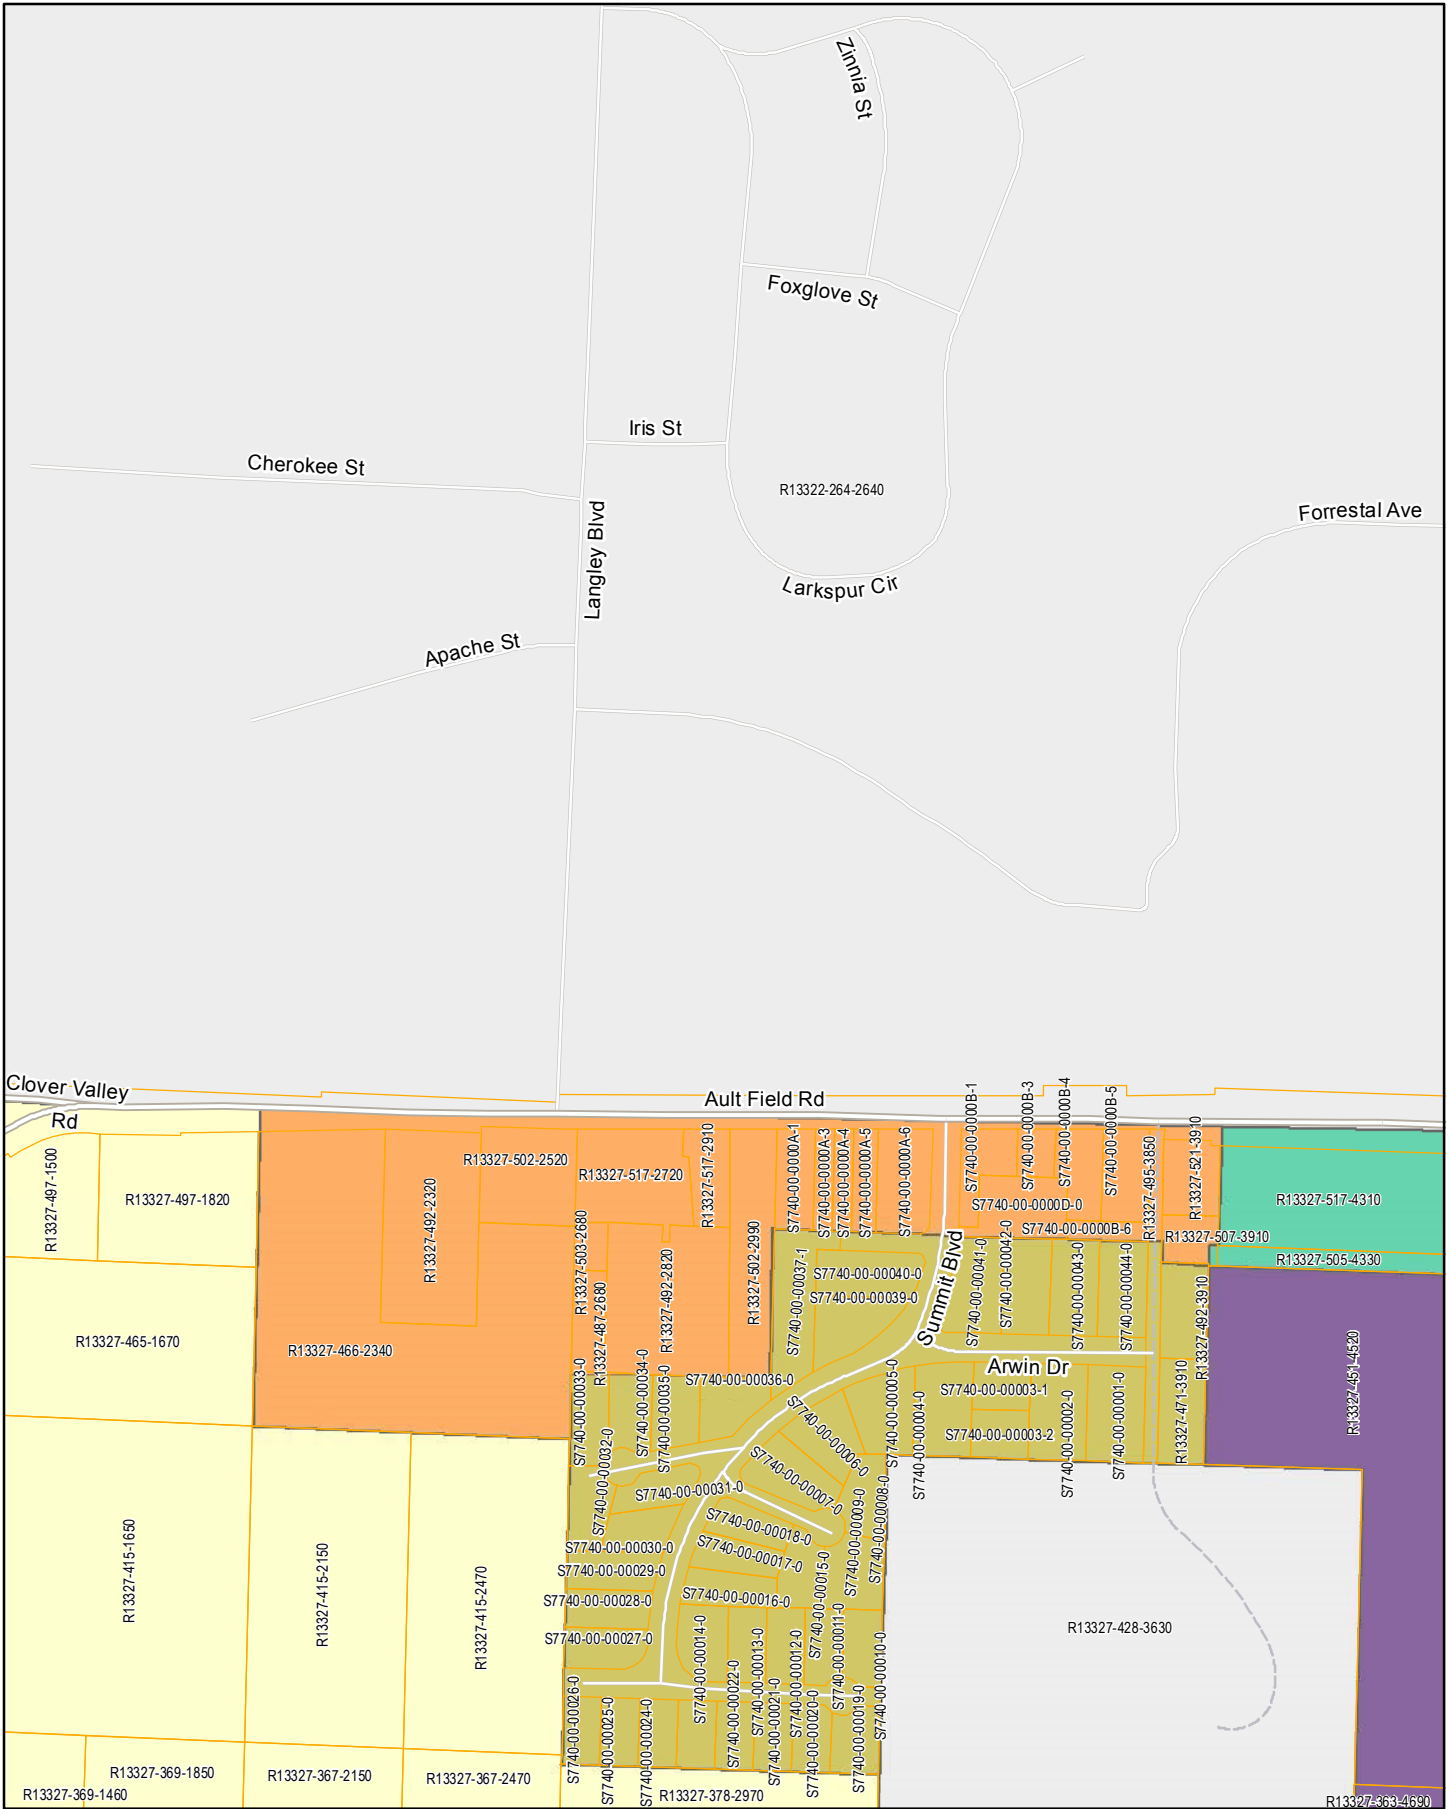

Zoning Atlas - Section 86

Zone Adopted
December 13, 2016
Ordinance C-141-16