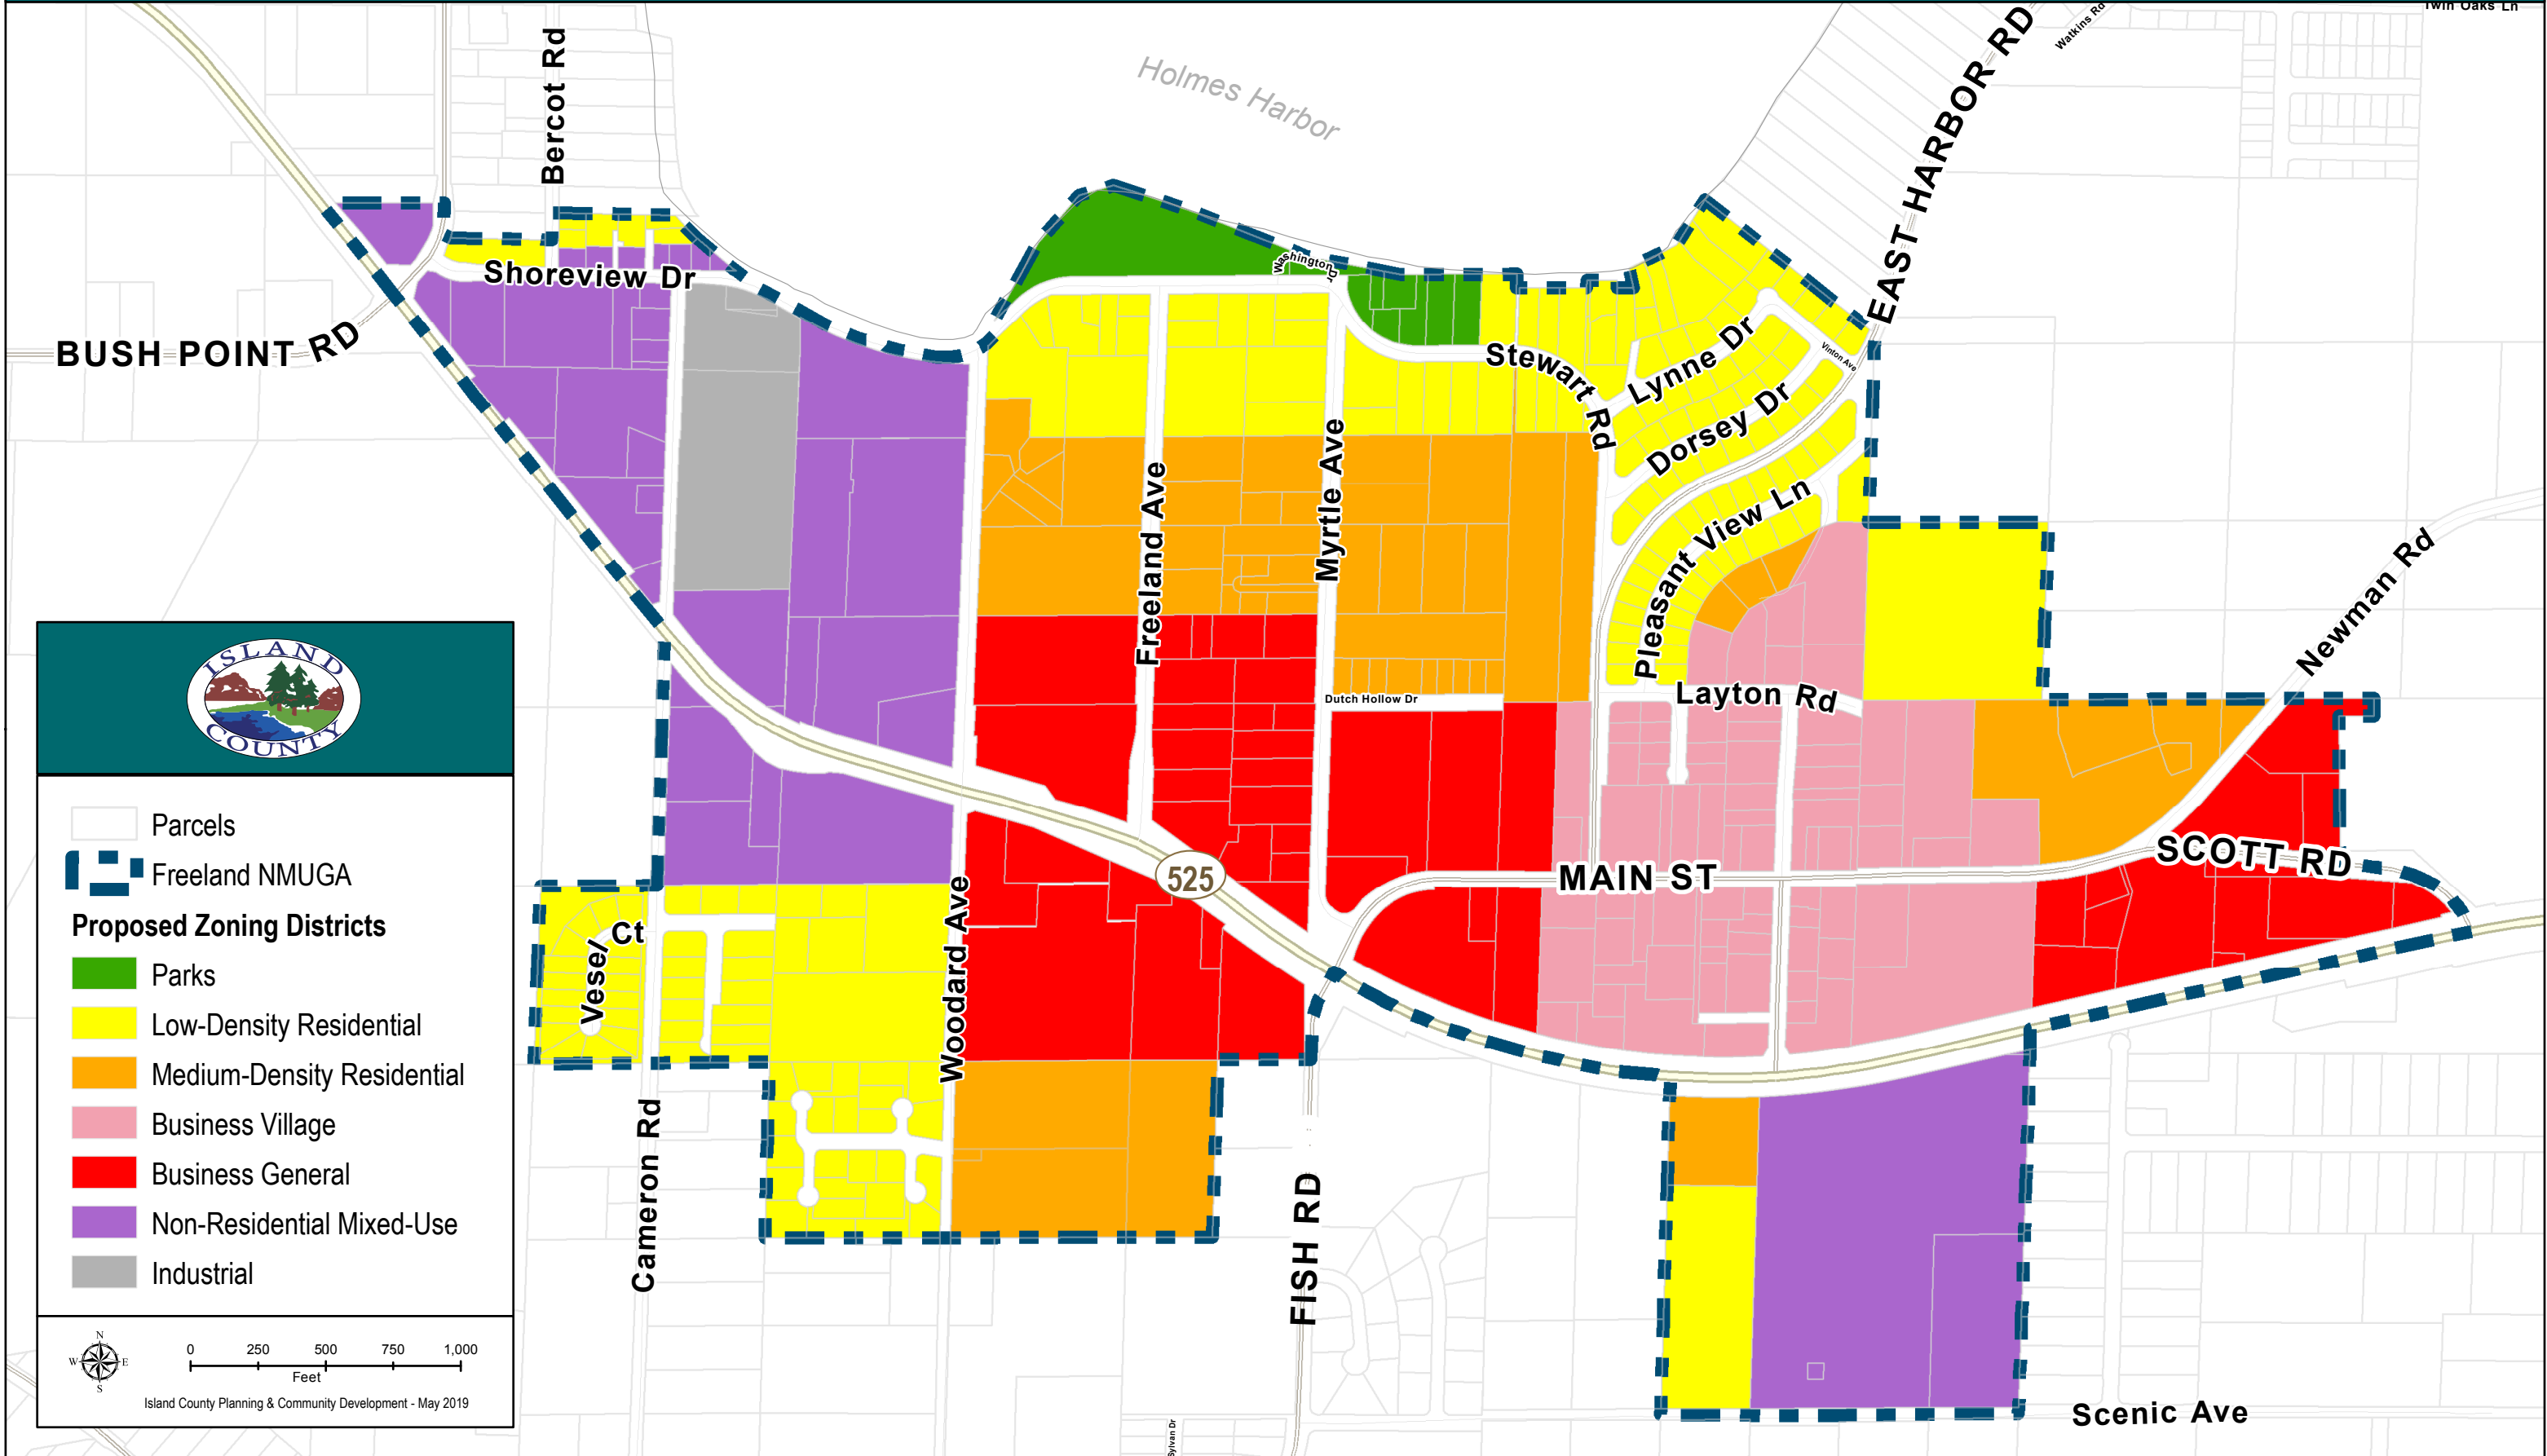

Freeland Non-Municipal Urban Growth Area (NMUGA) - Zoning Districts

Adopted via Ordinance C-49-19 (June 2019)