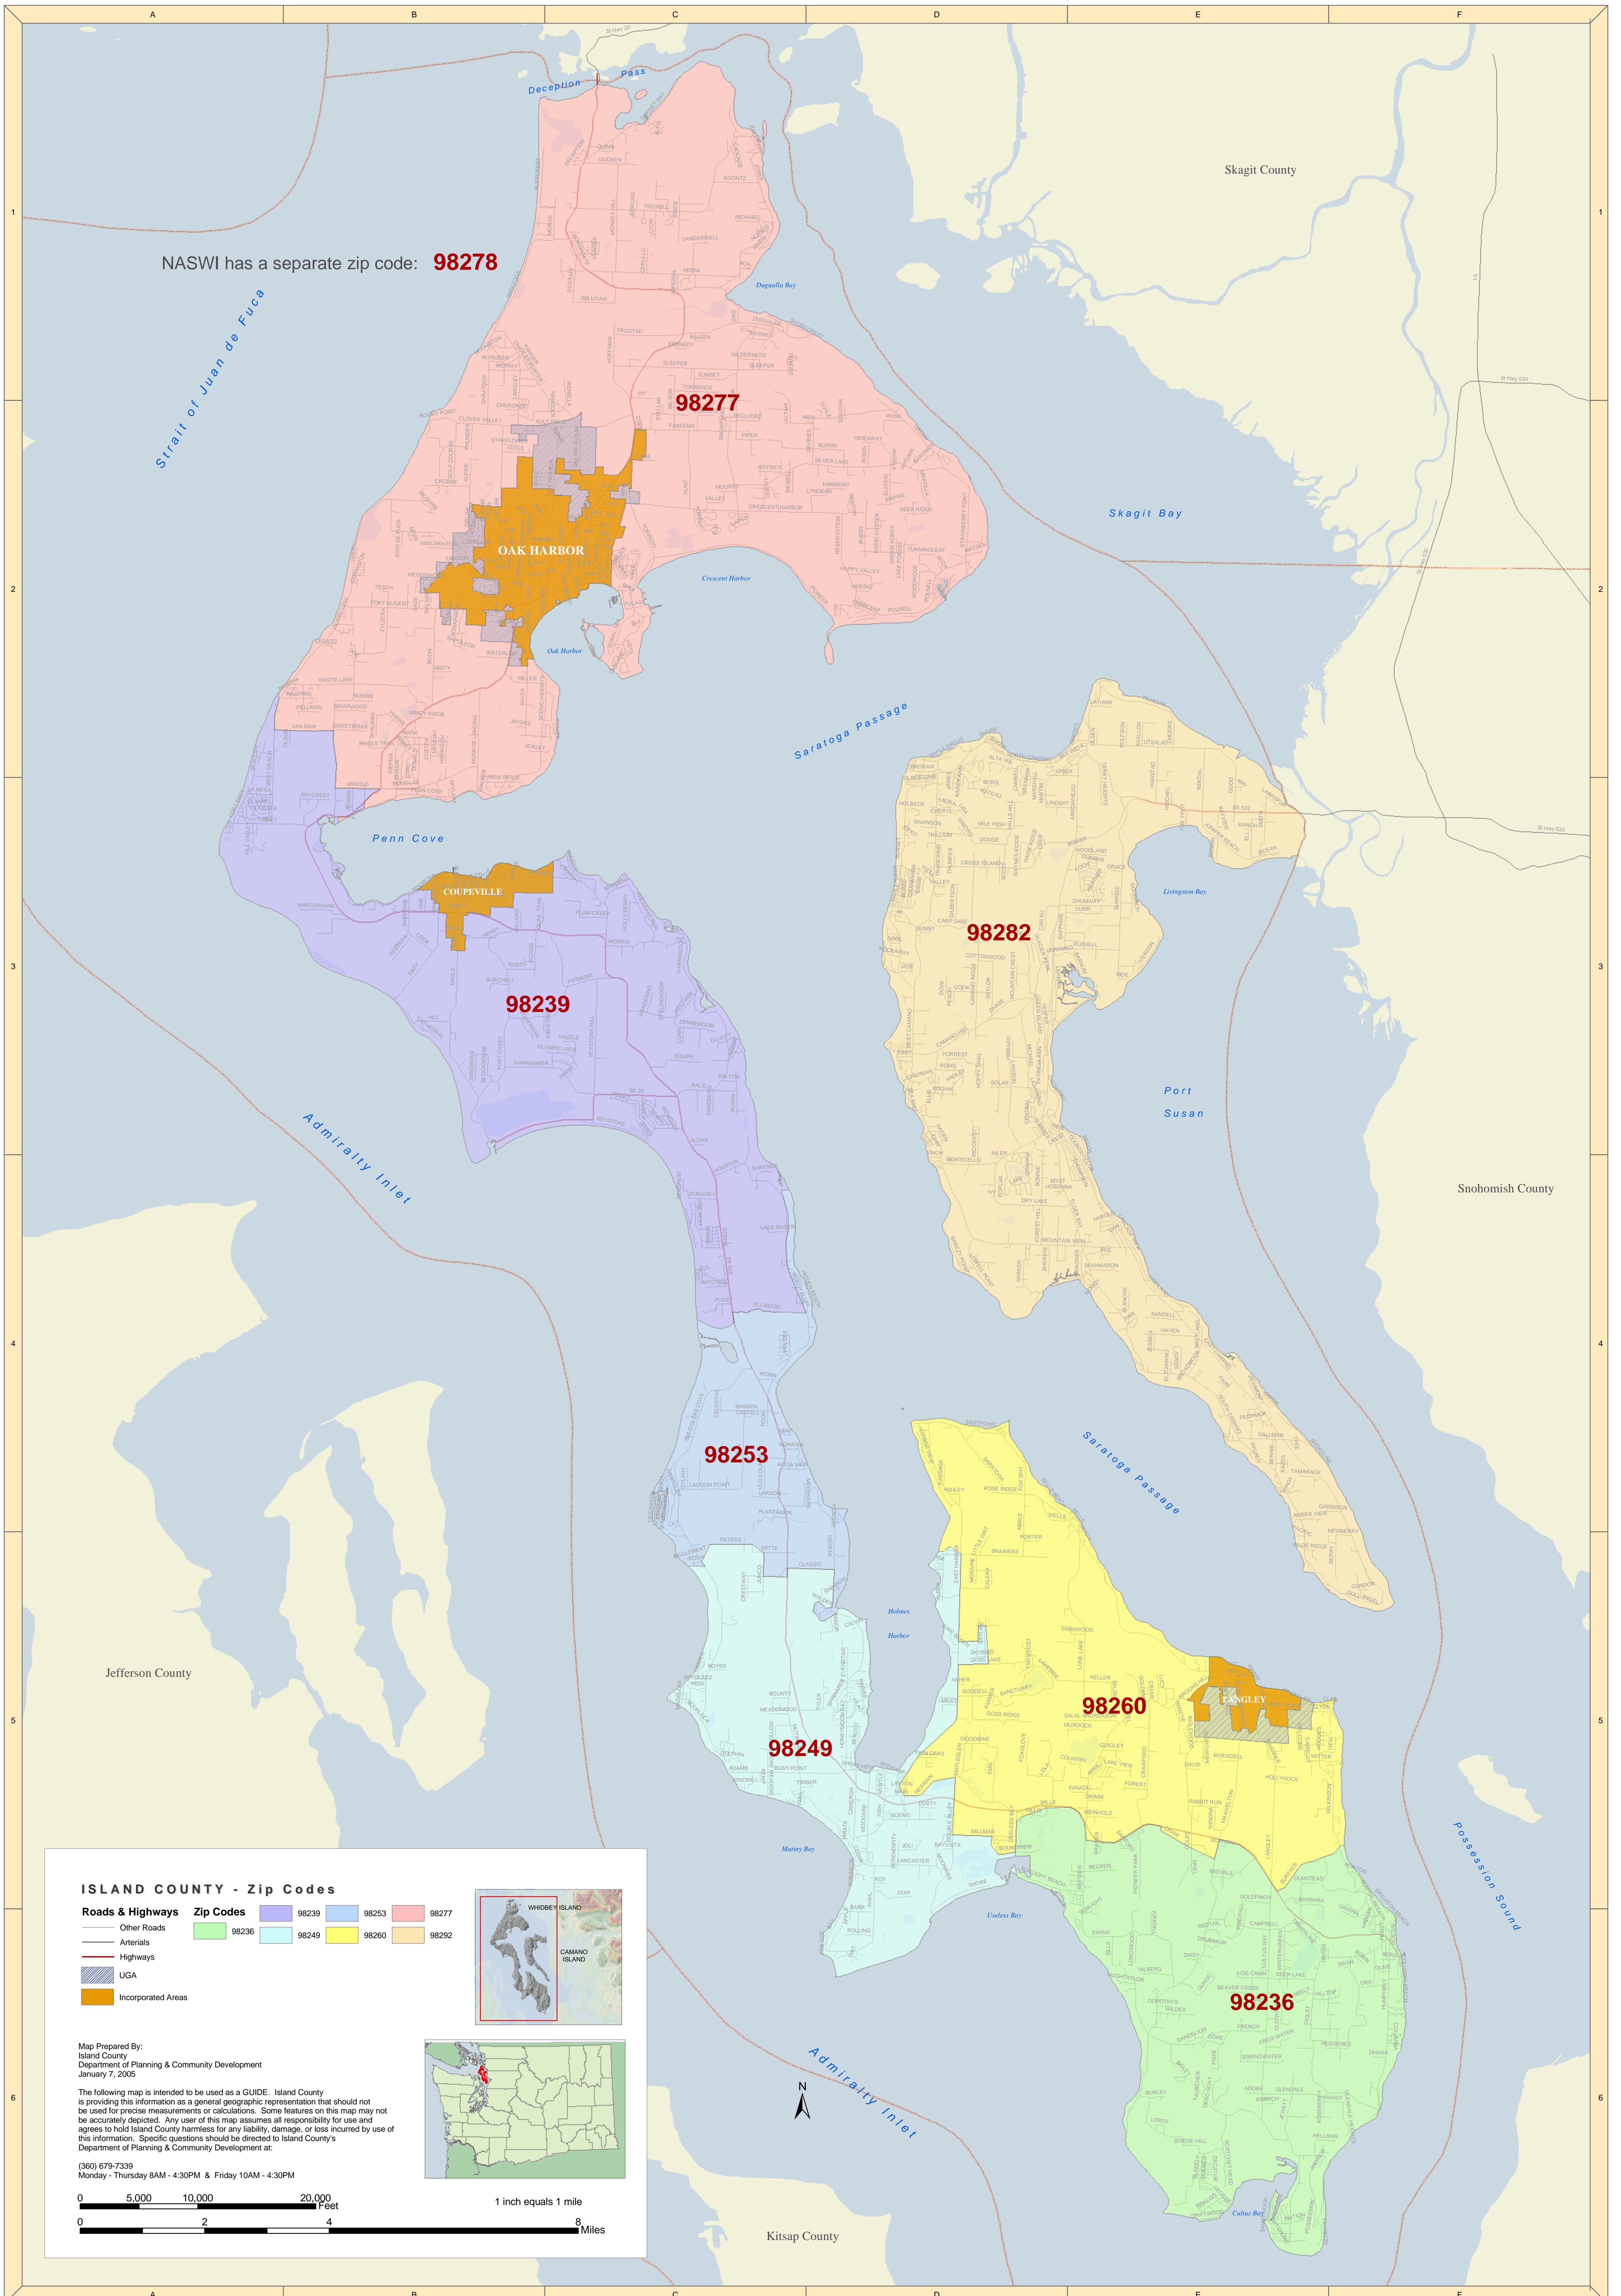

ISLAND COUNTY

Zip Codes

NASWI has a separate zip code: **98278**

98277

OAK HARBOR

COUPEVILLE

98239

98282

98253

98249

98260

LANGLEY

98236

ISLAND COUNTY - Zip Codes

Roads & Highways	Zip Codes
Other Roads	98239
Arterials	98253
Highways	98277
UGA	98236
Incorporated Areas	98249
	98260
	98282

Map Prepared By:
Island County
Department of Planning & Community Development
January 7, 2005

The following map is intended to be used as a GUIDE. Island County is providing this information as a general geographic representation that should not be used for precise measurements or calculations. Some features on this map may not be accurately depicted. Any user of this map assumes all responsibility for use and agrees to hold Island County harmless for any liability, damage, or loss incurred by use of this information. Specific questions should be directed to Island County's Department of Planning & Community Development at:

(360) 679-7339
Monday - Thursday 8AM - 4:30PM & Friday 10AM - 4:30PM

0 5,000 10,000 20,000 Feet
0 2 4 Miles
1 inch equals 1 mile