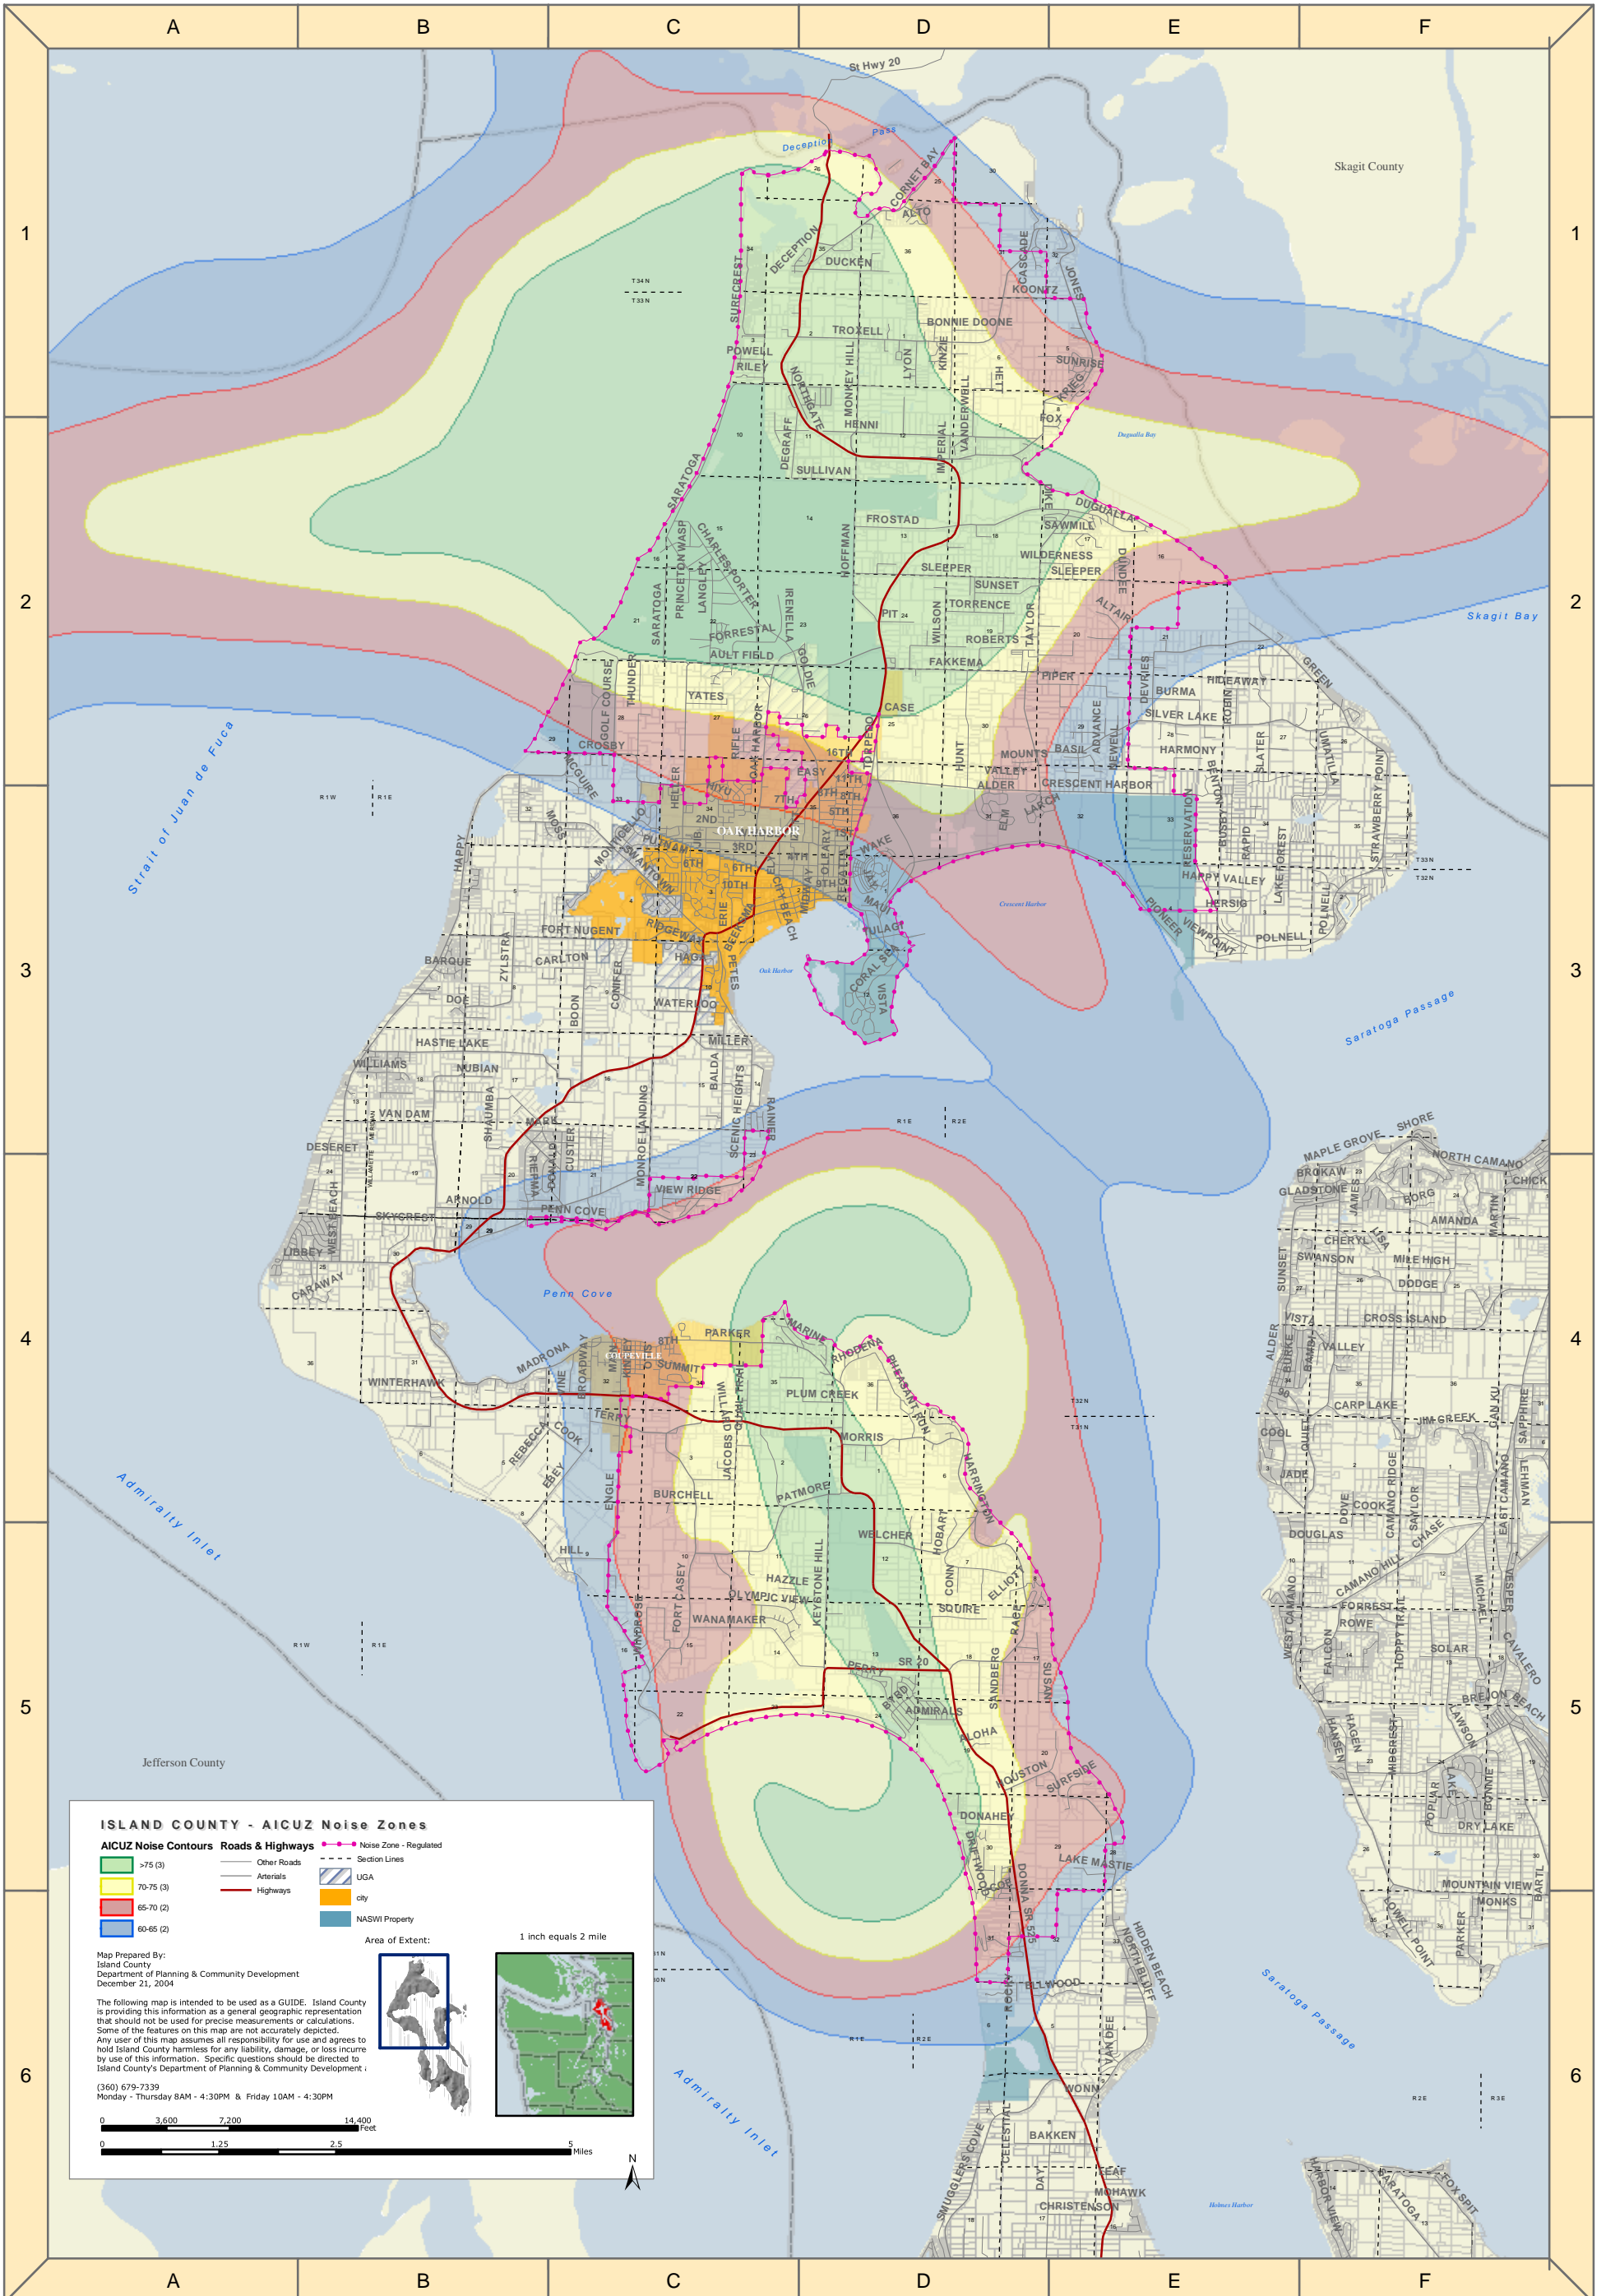

ISLAND COUNTY

AICUZ NOISE ZONES

ISLAND COUNTY - AICUZ Noise Zones

AICUZ Noise Contours Roads & Highways

Map Prepared By:
Island County
Department of Planning & Community Development
December 21, 2004

The following map is intended to be used as a GUIDE. Island County is providing this information as a general geographic representation that should not be used for precise measurements or calculations. Some of the features on this map are not accurately depicted. Any user of this map assumes all responsibility for use and agrees to hold Island County harmless for any liability, damage, or loss incurred by use of this information. Specific questions should be directed to Island County's Department of Planning & Community Development.

(360) 679-7339
Monday - Thursday 8AM - 4:30PM & Friday 10AM - 4:30PM

0 3,600 7,200 14,400 Feet
0 1.25 2.5 Miles

1 inch equals 2 miles